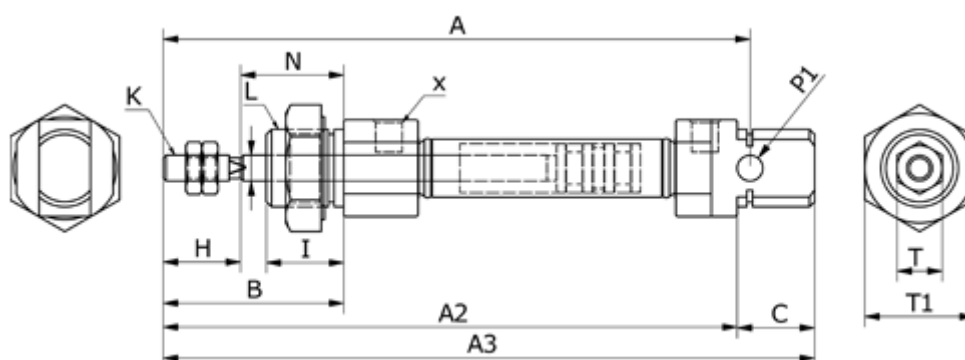

Data Sheet

Article number: 58MI25S0050CAG

Description: Cylinder MI-25x50-S-CA-G, Ø25x50
Double acting type - port 1/8"

Measures

A	= 126	K	= M10x1,25	V = 10
A2	= 65	L	= M22x1,5	X = 1/8"
A3	= 137	N	= 28	
B	= 50	O	= 11	
Bore diameter	= 25	P1	= 8	
C	= 22	Stroke	= 50	
HS	= 22	T	= 17	
I	= 22	T1	= 29	